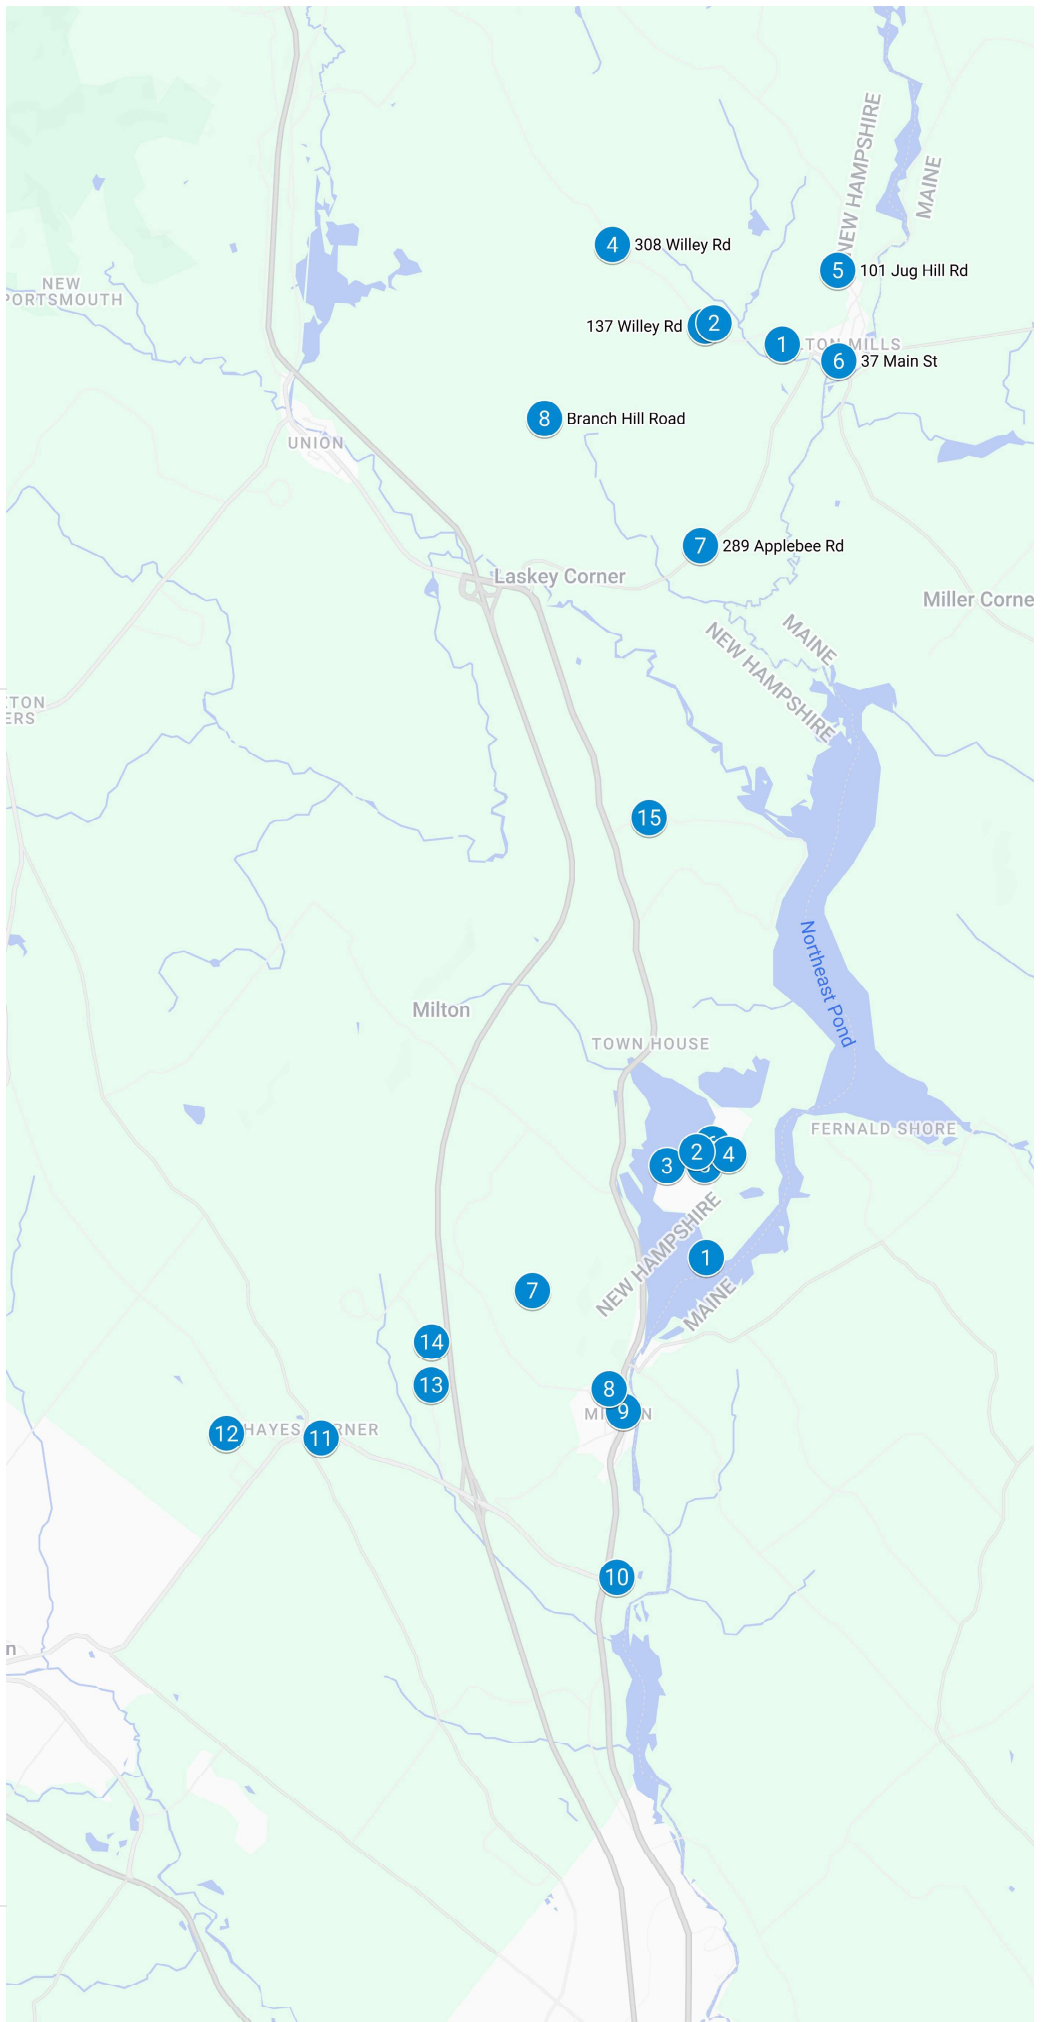

2024 Milton Town Wide Yard Sale

Milton Mills

1

41 Willey Rd

2

11 Spruce Ln

3

137 Willey Rd

4

308 Willey Rd

5

101 Jug Hill Rd

6

37 Main St

7

289 Applebee Rd

8

Branch Hill Road

Milton

1

112 Rocky Point Rd

2

115 St James Ave

3

181 St James Ave

4

25 Pineland Park Rd

5

139 Pineland Park Rd

6

7 Jackson St

7

104 Grandview Rd

8

15 Silver St

9

479 White Mtn Hwy

10

16 Christopher Dr

11

405 Farmington Rd

12

30 Briar Ridge Rd

13

142 Evergreen Valley Rd

14

194 Evergreen Valley Rd

15

49 NE Pond Rd

Saturday August 10th
8am-2pm
miltonyardsale.com